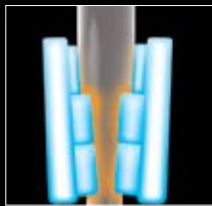

Benefits of Panasonic Chair Massage

- Relaxes muscles
- Stimulates acupoints for increased energy flow
- Temporarily increases circulation
- Reduces swelling of legs with air massage

Air Ottoman System

Featuring air ottoman with 8 airbag circulation system for a more complete, contoured lower body massage including:
Calves - kneading and loosening of the shins and calf muscles.

Realistic Massage Therapist Techniques

Using 2 or 4 firm rubber massage heads, the Panasonic Swede-

Atsu Urban™ accurately simulates stroking with the palm of hand, pressing with the heel of the hand, kneading with thumbs and pressure with thumbs.

Deep Neck Massage/Float Mechanism

Simulates the movements of a rotating wrist for an amazingly life-like massage. This outstanding feature lets the Panasonic Swede-Atsu Urban™ perform various massage actions.