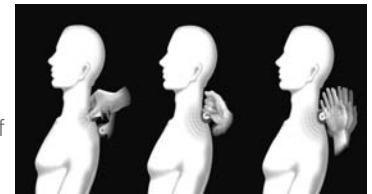

Benefits of Panasonic Chair Massage

- ✓ Relaxes muscles
- ✓ Stimulates acupoints for increased energy flow
- ✓ Temporarily increases circulation
- ✓ Reduces swelling of legs with air massage

Leg Stretch

Works to alleviate stiffness in your lower back, hips and thighs. The air system in the ottoman squeezes the lower legs while it lowers and raises in 20° increments.

Air Ottoman System

Featuring air ottoman with 12 air-bag circulation system for a more complete, contoured lower body massage including:

Calves - kneading and loosening of the shins and calf muscles

Feet - upward pressure is applied using four air bags for ultimate relief

Realistic Massage Therapist Techniques

Using 2 or 4 firm rubber massage heads, the Panasonic Swede-Atsu Urban™ accurately simulates stroking with the palm of hand, pressing with the heel of the hand, kneading with thumbs and pressure with thumbs.