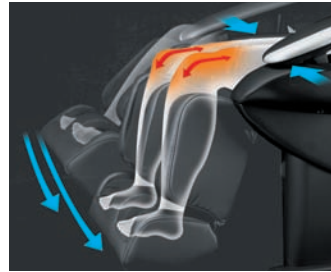

2008 EP1285KL/TL
**Swede-Atsu Urban™
Massage Lounger**

- New Chiropractic-style Massage Technique
- High-quality Leather Upholstery
- 8 Massage Modes, 4-Pre-programs
- 135 Square Inches of Back Massage, 132 Square Inches in Legs and Feet
- Speed Control, Quick and 15-minute Programs, 170° Reclining

Benefits of Panasonic Chair Massage

- ✓ Relaxes muscles
- ✓ Stimulates acupoints for increased energy flow
- ✓ Temporarily increases circulation
- ✓ Reduces swelling of legs with air massage

Leg Stretch

Works to alleviate stiffness in your lower back, hips and thighs. The air system in the ottoman squeezes the lower legs while it lowers and raises in 20° increments.

Air Ottoman System

Featuring air ottoman with 12 air-bag circulation system for a more complete, contoured lower body massage including: